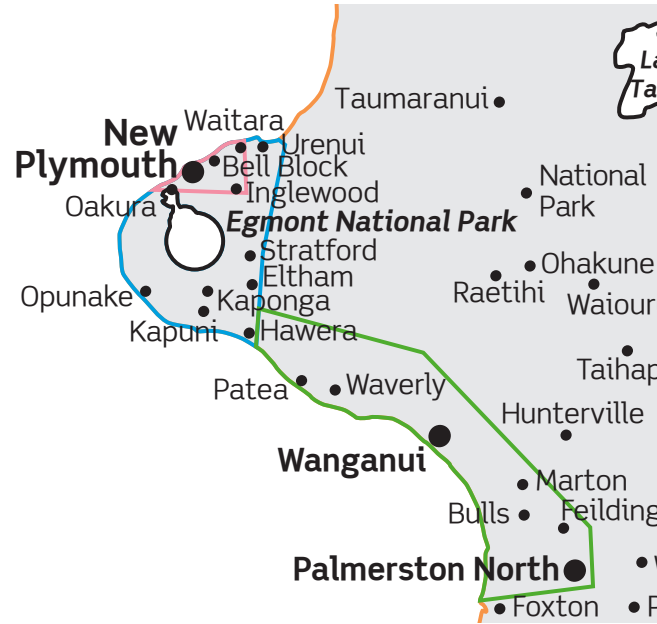

Local & Shorthaul delivery

Zone 1 - Local Metro*	
	Weight KG/m³
Local Metro Small	5 kg (0.025m³)
Local Metro Large	25 kg (0.125m³)

Zone 2 - Outer Metro*	
	Weight KG/m³
Outer Metro Small	5 kg (0.025m³)
Outer Metro Large	25 kg (0.125m³)

Zone 3 - Outer Shorthaul*		Next working day service
	Weight KG/m³	
Shorthaul Small	1 - 2kg kg (0.010m³)	
Shorthaul Base 15kg	2.01 - 15 kg (0.075m³)	
Shorthaul Base plus 1 Excess	15.01 - 25 kg (0.125m³)