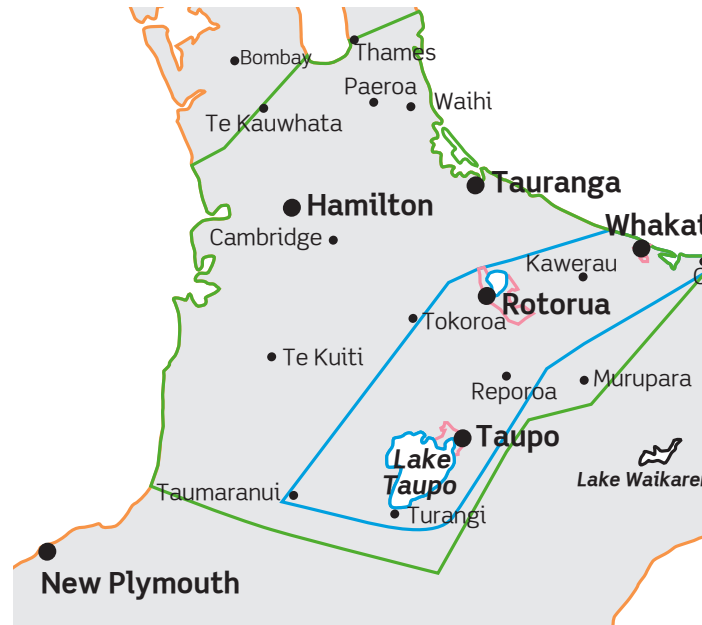

Local & Shorthaul delivery

Zone 1 - Local Metro*	
	Weight KG/m³
Local Metro Small	5 kg (0.025m³)
Local Metro Large	25 kg (0.125m³)

Zone 2 - Outer Metro*	
	Weight KG/m³
Outer Metro Small	5 kg (0.025m³)
Outer Metro Large	25 kg (0.125m³)

Zone 3 - Outer Shorthaul*		Next working day service
	Weight KG/m³	
Shorthaul Small	1 - 2kg kg (0.010m³)	
Shorthaul Base 15kg	2.01 - 15 kg (0.075m³)	
Shorthaul Base plus 1 Excess	15.01 - 25 kg (0.125m³)